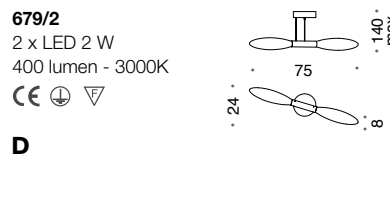

The metal frame is available in the following finishes:

- matt light gold
- pure steel
- black nickel

Transparent Pulegoso blown Murano glass diffusers.

Dettaglio del movimento rotatorio dei bracci (+/- 30°)
Detail of the rotary movement of the arms (+/- 30°)